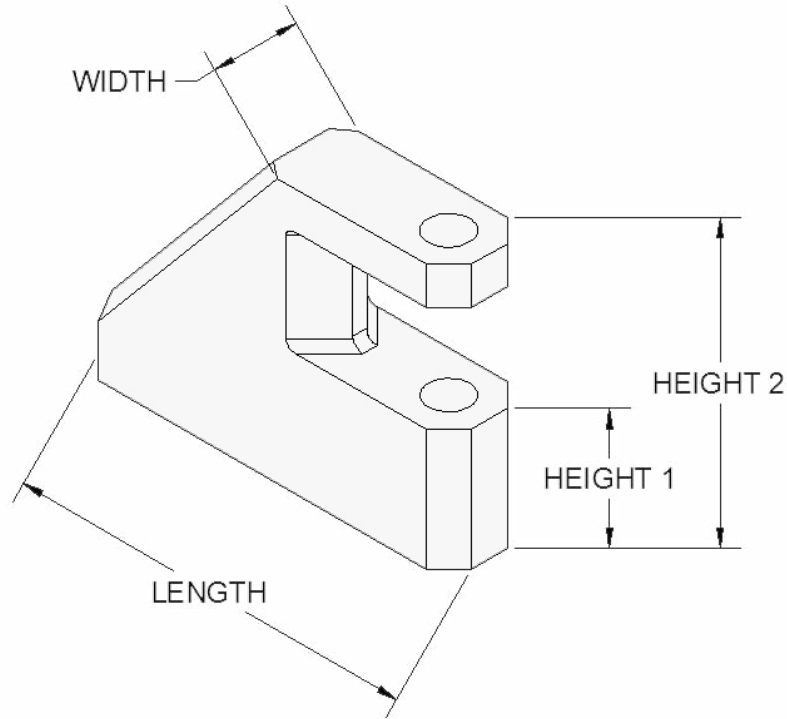

TX

ACCESSORY

LOW POINT REACTION PADDLE
TX Series Low Profile
Hydraulic Torque Wrench Accessory

torcUIP

TX Series Low Profile Hydraulic Torque Wrench - Low Point Reaction Paddle

MODEL #	PART #	LENGTH (IN/MM)	WIDTH (IN/MM)	HEIGHT 1 (IN/MM)	HEIGHT 2 (IN/MM)
TX-1	TX-1RP	2.71/68	0.625/15	0.86/21	1.92/48
TX-2	TX-2RP	4.31/109	1.00/25	1.50/38	3.25/82
TX-4	TX-4RP	5.62/142	1.25/31	2.00/50	4.20/106
TX-8	TX-8RP	7.12/180	1.75/44	2.50/63	5.34/135
TX-16	TX-16RP	9.00/228	2.50/63	3.00/76	6.36/161
TX-32/45	TX-32/45RP	11.18/284	3.25/82	4.00/101	8.42/213

TX Series - Low Point Reaction Paddle

The paddle allows for a reaction point below the tool or against the edge of the flange.